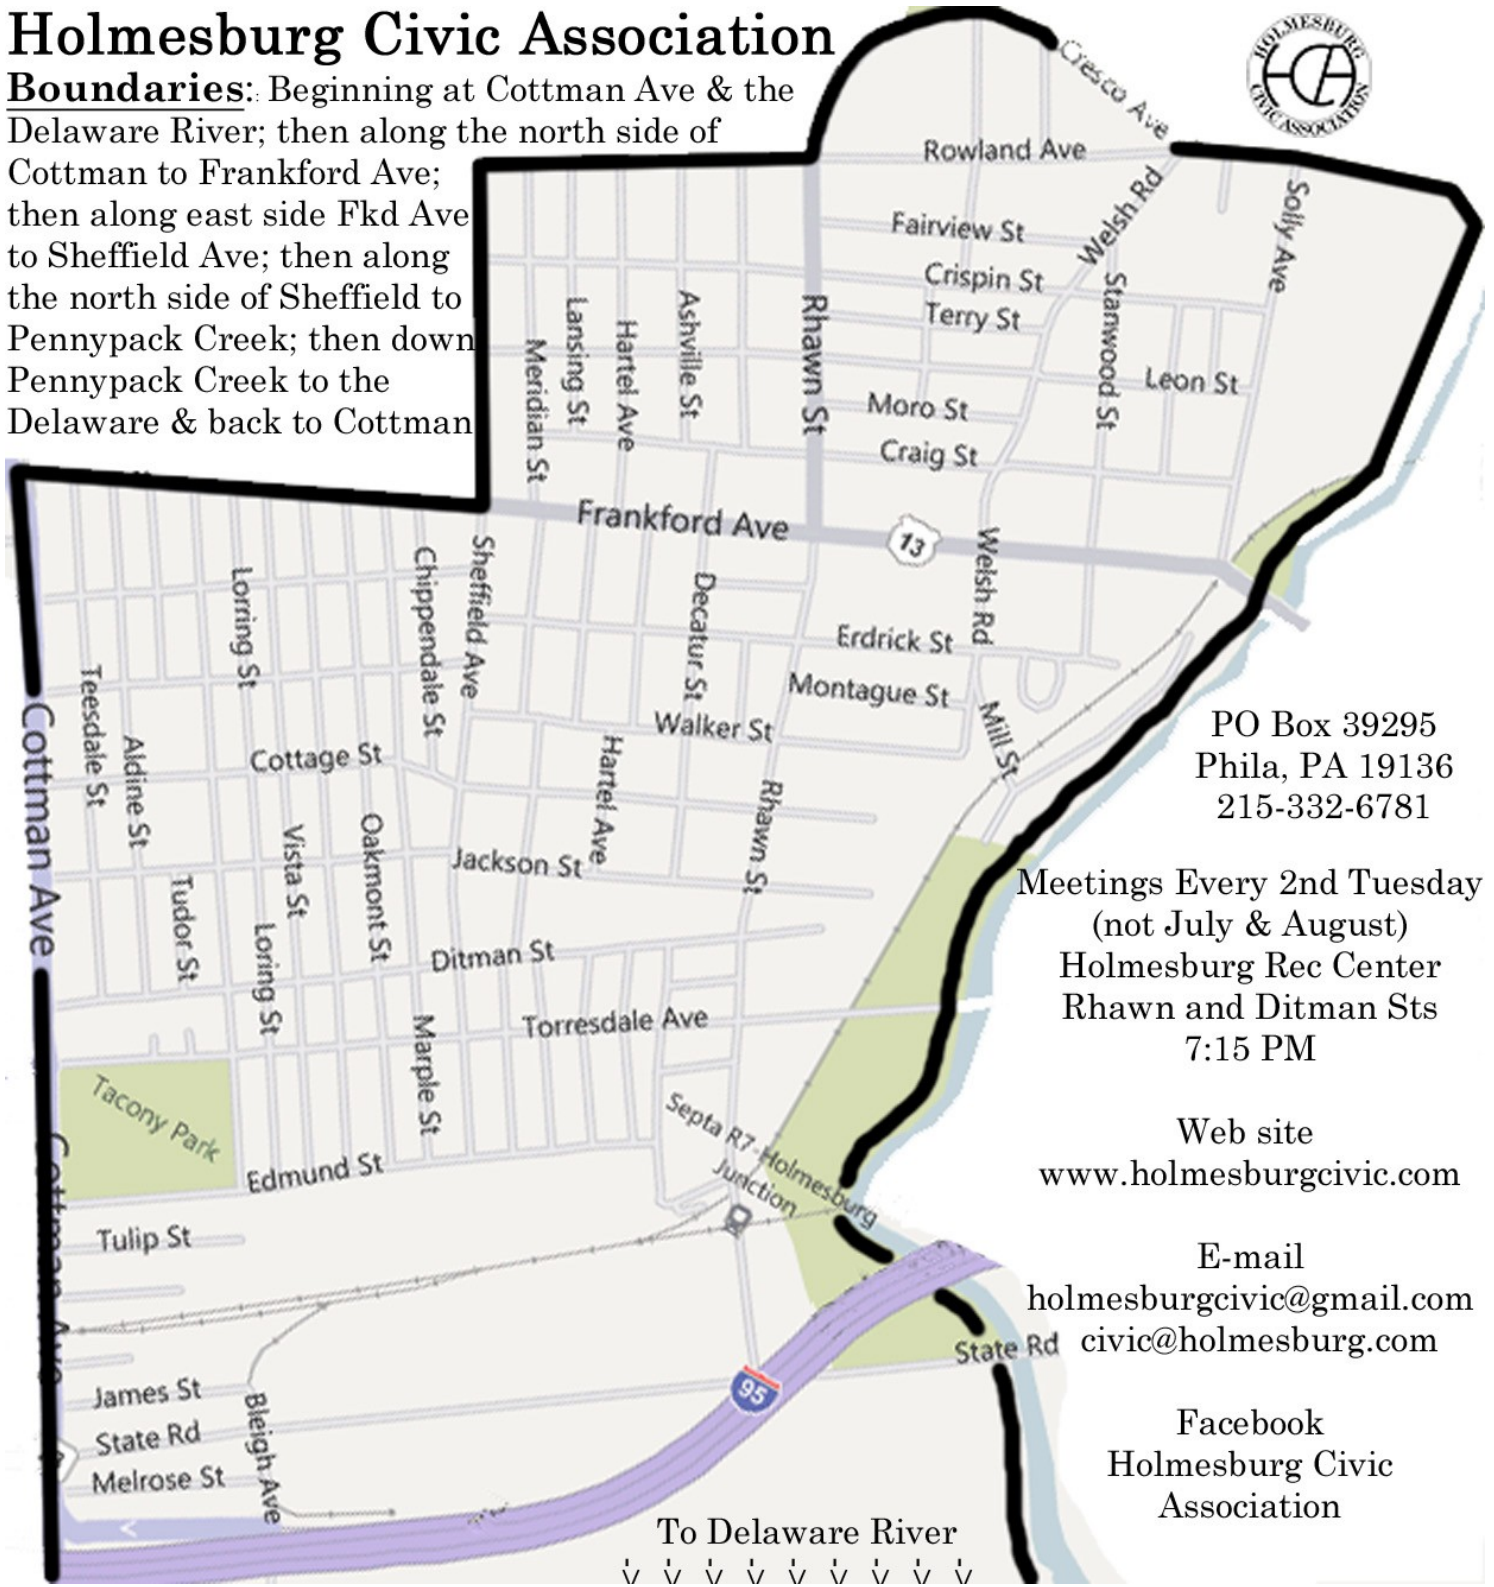

Holmesburg Civic Association

Boundaries: Beginning at Cottman Ave & the Delaware River; then along the north side of Cottman to Frankford Ave; then along east side Fkd Ave to Sheffield Ave; then along the north side of Sheffield to Pennypack Creek; then down Pennypack Creek to the Delaware & back to Cottman